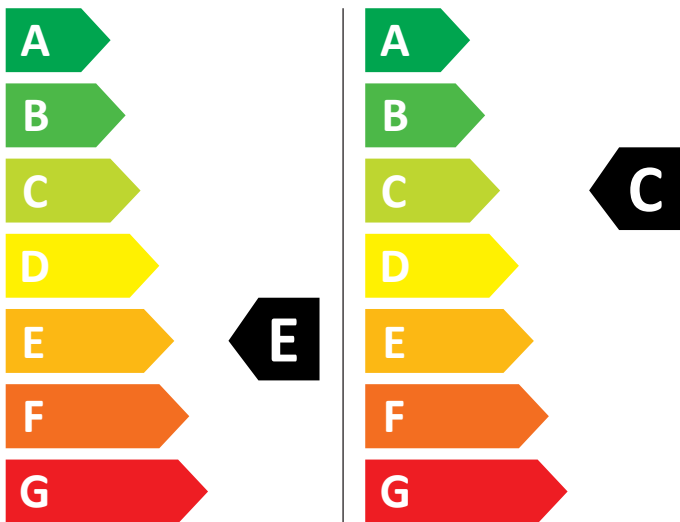

# ENERG

Bosch

WNA13401PL

313 kWh / 100

63 kWh / 100

5,0 kg

8,0 kg

70 L